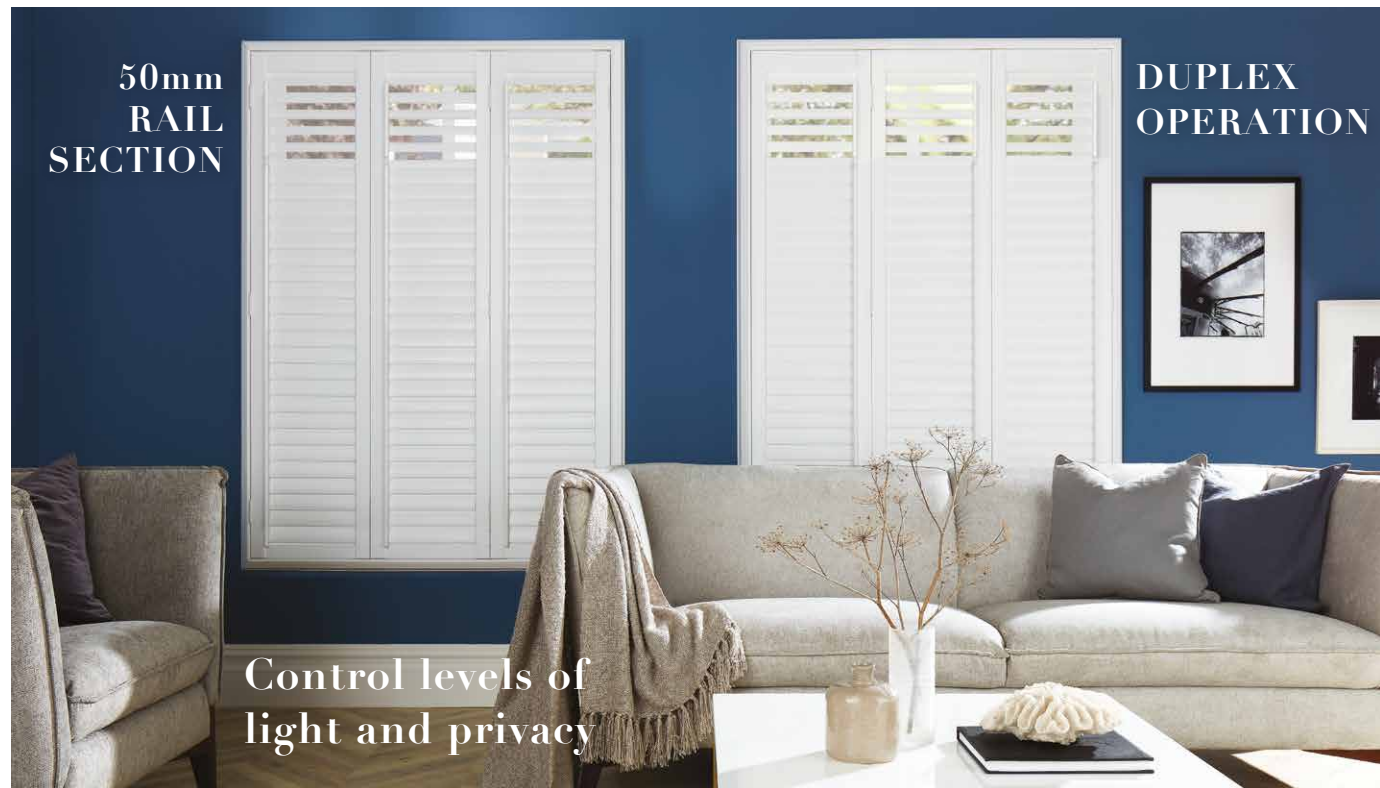

A truly luxurious addition to any home's interior, full height shutters will totally transform your home.

100mm  
RAIL  
SECTION

Open shutter  
for a clear view

50mm  
RAIL  
SECTION

DUPLEX  
OPERATION

Control levels of  
light and privacy